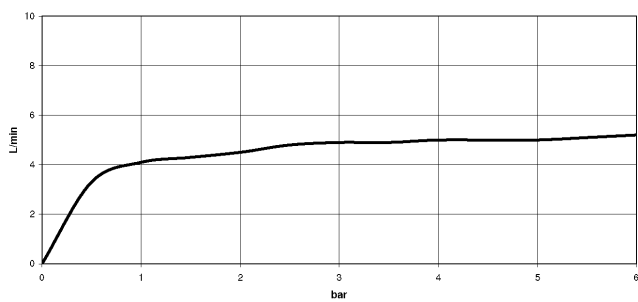

Body spray without volume control FlowReduce - Chrome

IMO

28 518 782

- spray head Ø 55mm
- ball-joint pivotable through 25° (in any direction)
- rain flow
- anti-scale system
- rosette 60 x 60 mm
- 1/2" connection
- max. flow 5 l/min
- WRAS 1809018
- This product can help a building meet the requirements of Green Building Rating Systems, e.g. LEED®, BREEAM®, DGNB

Recommended miscellaneous

- Concealed wall elbow -** 35 085 970 90
- max. recess depth 163 mm
 - min. recess depth 90 mm

28 518 782

mm [inches]

Flow rate chart

Trajectory diagram

Certificates

WRAS_1809018. IAPMO_4976 (5). LGA_38651.