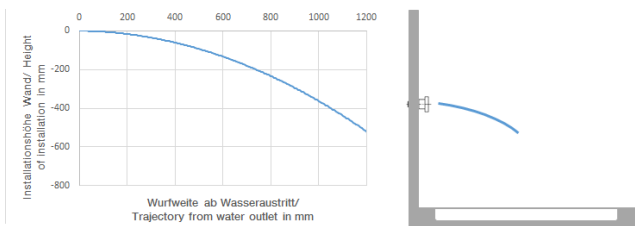

Body spray without volume control FlowReduce - Chrome

IMO

28 518 782

- spray head Ø 55mm
- ball-joint pivotable through 25° (in any direction)
- rain flow
- anti-scale system
- rosette 60 x 60 mm
- 1/2" connection
- max. flow 5 l/min
- WRAS 1809018
- This product can help a building meet the requirements of Green Building Rating Systems, e.g. LEED®, BREEAM®, DGNB

Recommended miscellaneous

- Concealed wall elbow -** 35 085 970 90
- max. recess depth 163 mm
 - min. recess depth 90 mm

28 518 782

mm [inches]

Flow rate chart

Trajectory diagram

Certificates

WRAS_1809018. IAPMO_4976 (5). LGA_38651.