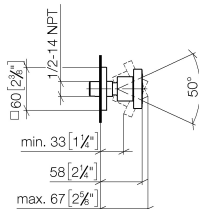

Body spray without volume control FlowReduce - Chrome

IMO

28 518 782

- spray head Ø 55mm
- ball-joint pivotable through 25° (in any direction)
- rain flow
- anti-scale system
- rosette 60 x 60 mm
- 1/2" connection
- max. flow 5 l/min
- WRAS 1809018
- This product can help a building meet the requirements of Green Building Rating Systems, e.g. LEED®, BREEAM®, DGNB

Recommended miscellaneous

- Concealed wall elbow -** 35 085 970 90
- max. recess depth 163 mm
 - min. recess depth 90 mm

28 518 782

mm [inches]

Flow rate chart

Trajectory diagram

Certificates

WRAS_1809018. IAPMO_4976 (5). LGA_38651.

28 518 782

Spare parts list

No.	Item Number	Name	Quantity used	Delivery time
1	09 14 10 098 90	seal	1	2
2	09 27 98 003-00	rosette	1	10
3	09 31 11 048 90	pin	1	2
4	09 23 30 026-00	nut	1	10
5	09 14 15 010 90	ring	1	2
6	09 16 01 014 90	ring	1	2
7	09 23 01 048 90	back-flow preventer	1	2
8	09 21 40 016-00	connection	1	10
9	09 14 10 015 90	seal	1	2
10	90 12 05 027 00-00	casing (completely)	1	10